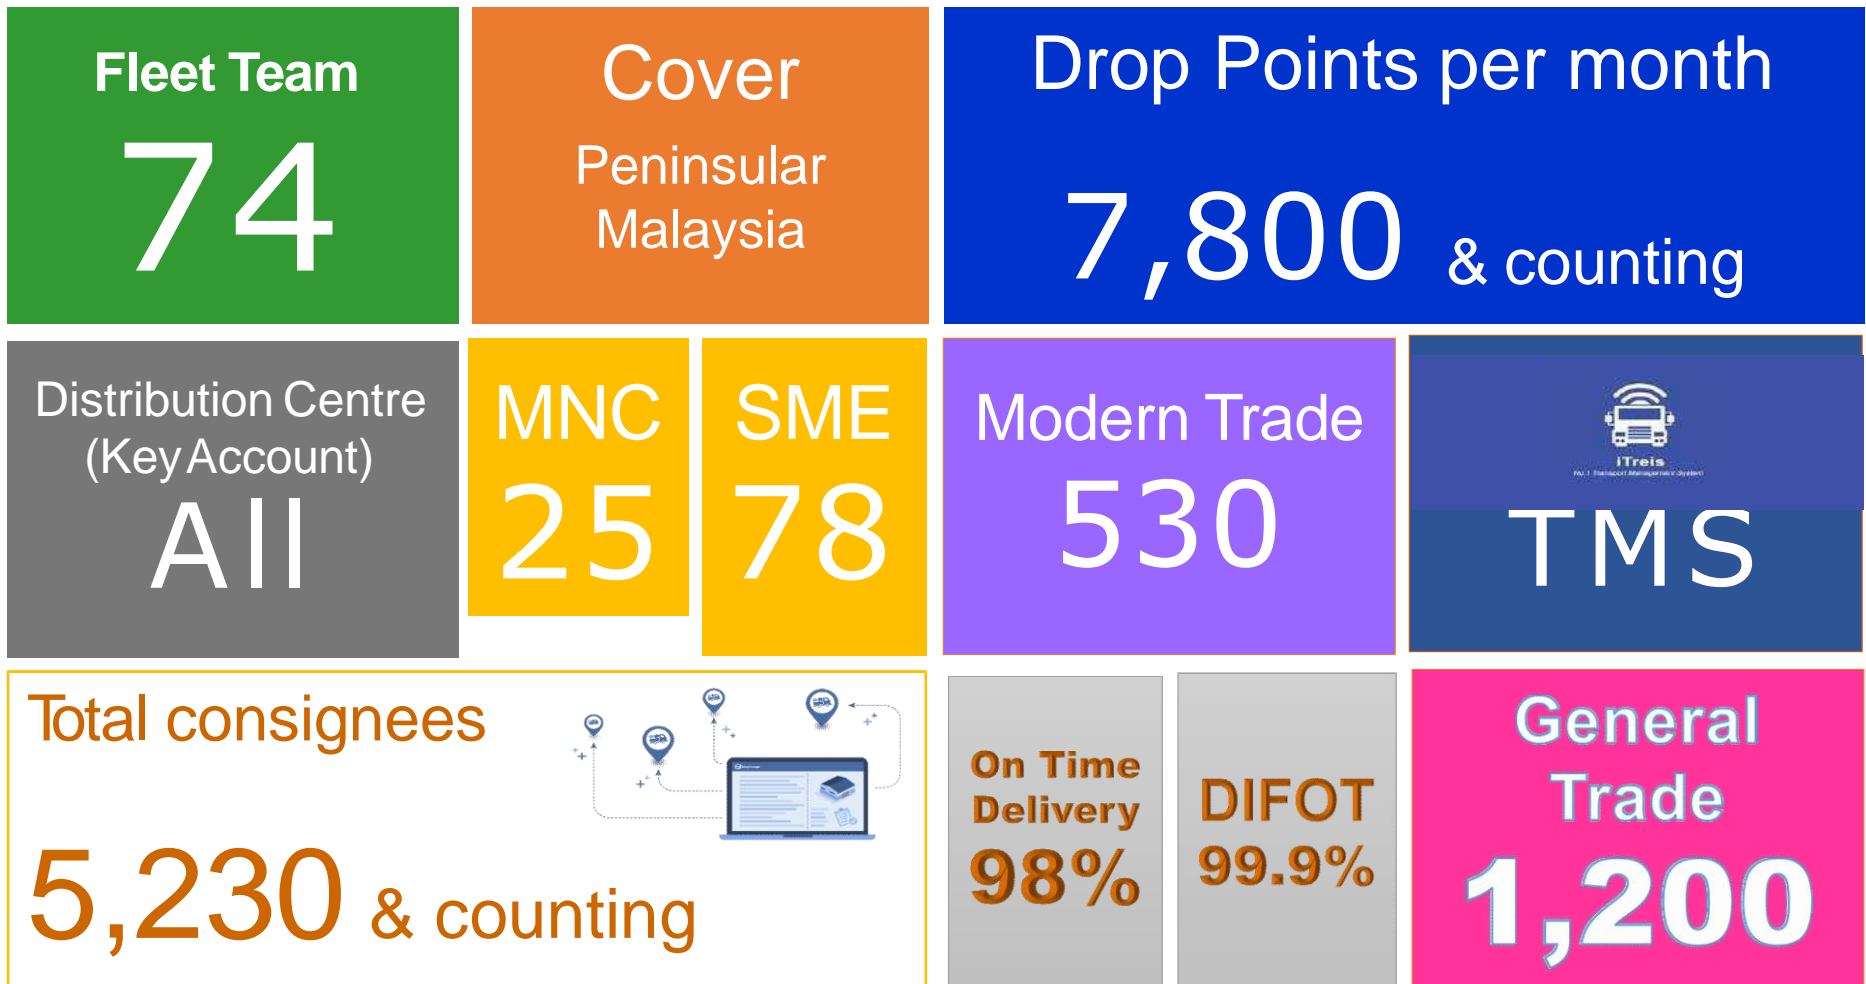

# Company Dashboard - Warehousing

**MNC**  
4

**SME**  
12

Total Ctns Picking per month  
**701,672** & counting

Total Warehouse Area  
**300,000**  
sqft

Inventory Accuracy Rate  
**99%**

Fulfillment Rate  
**99.9%**

Total MHE Unit  
**43**

Total Skilled Manpower  
**>100** headcount

**Real Time Tracking**

# Company Dashboard - Distribution